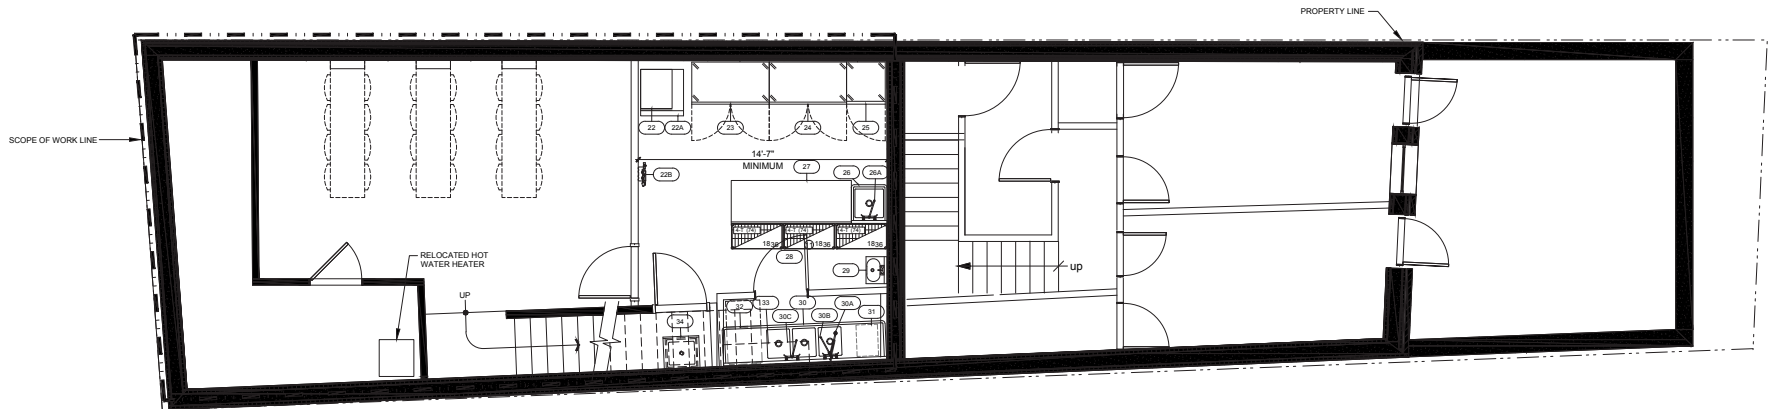

**SQ. FOOTAGE**

**764 +/- SF Street Level**  
**436 +/- SF Lower Level**

**1ST FLOOR EQUIPMENT PLAN**  
 SCALE: 1/4" = 1' - 0"

**BASEMENT EQUIPMENT PLAN**

**FOR LEASE**

- opportunity in -  
**BOSTON, MA**

**1435 TREMONT STREET**