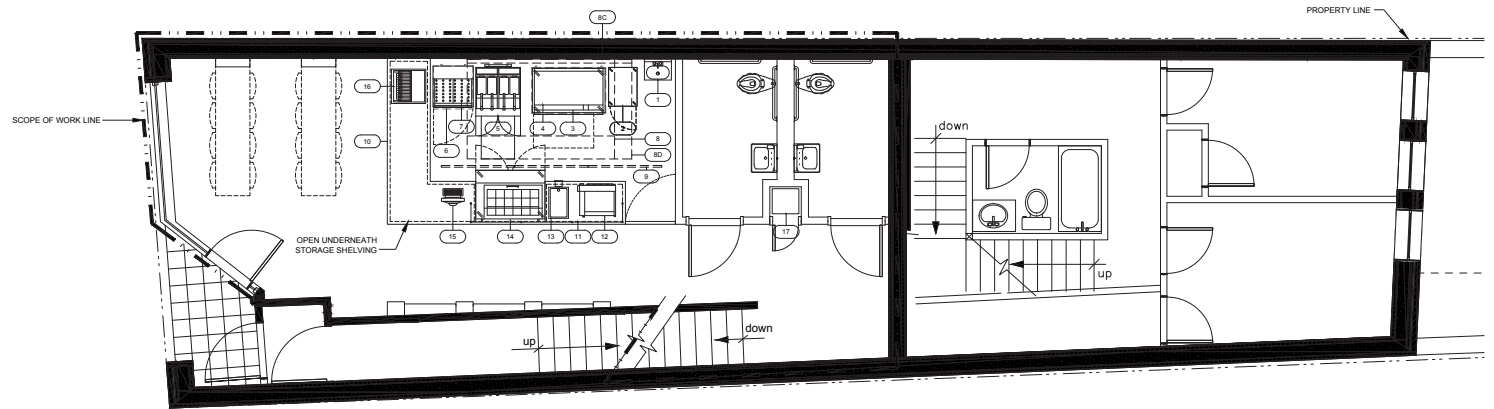

**SQ. FOOTAGE**

**764 +/- SF Street Level**  
**436 +/- SF Lower Level**

**1ST FLOOR EQUIPMENT PLAN**  
 SCALE: 1/4" = 1' - 0"

**BASEMENT EQUIPMENT PLAN**

**FOR LEASE**

- opportunity in -  
**BOSTON, MA**

**1435 TREMONT STREET**